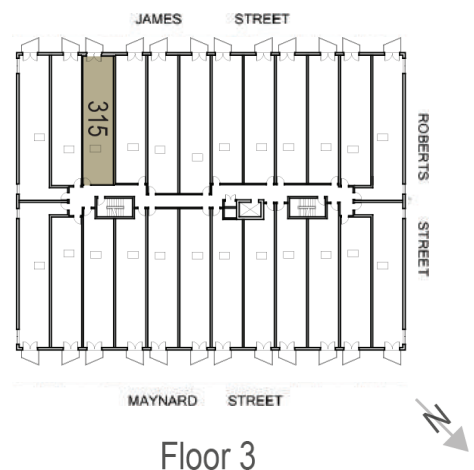

\$409,900

Suite 315

Features of this suite

953 sq ft

Condo fee \$236.61

32 sq ft balcony

Skylight

Remote-controlled blinds

Underground, heated parking

Finish package:   Walnut with haze grey countertops

Floor 3