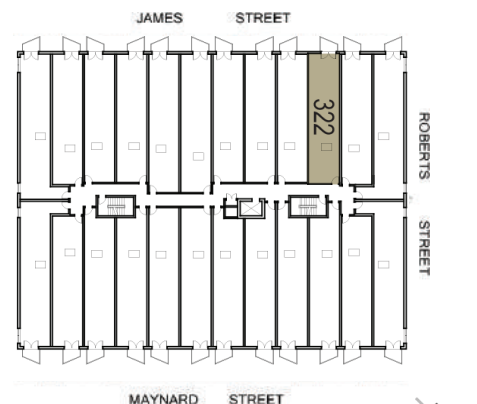

\$409,900

Suite 322

Features of this suite

953 sq ft

Condo fee \$236.61

32 sq ft balcony

Skylight

Remote-controlled blinds

Underground, heated parking

Finish package:   Cherry with white countertops

Floor 3