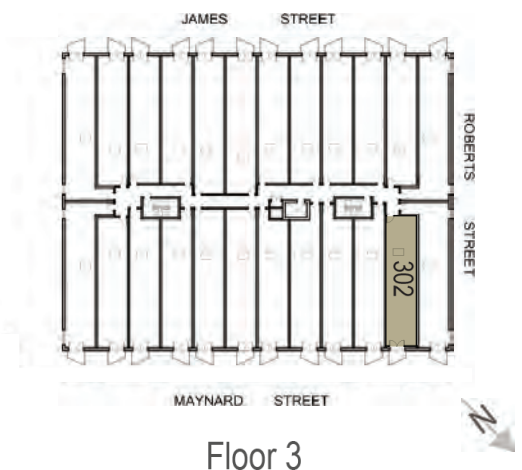

Suite 302

\$404,900

Features of this suite

965 sq ft

Bridge/harbour views

Morning sun

32 sq ft balcony

Condo fee \$239.54

Skylight

Remote-controlled blinds

Underground, heated parking

Finish package: Silver Beech (grey) with white countertops

Floor 3