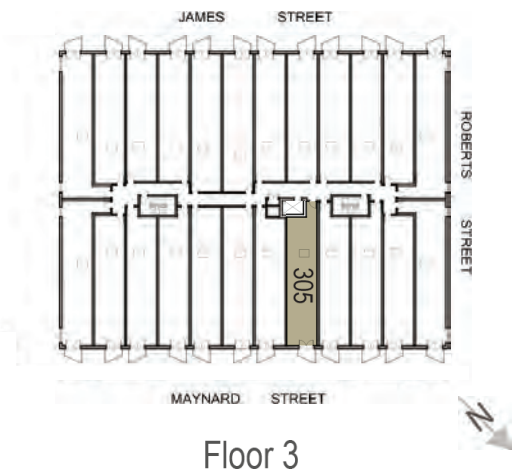

Suite 305

\$404,900

Features of this suite

985 sq ft

Bridge/harbour views

Morning sun

32 sq ft balcony

Condo fee \$244.33

Foyer

Skylight

Remote-controlled blinds

Underground, heated parking

Finish package:  Silver Beech (grey) with haze grey countertops

Floor 3