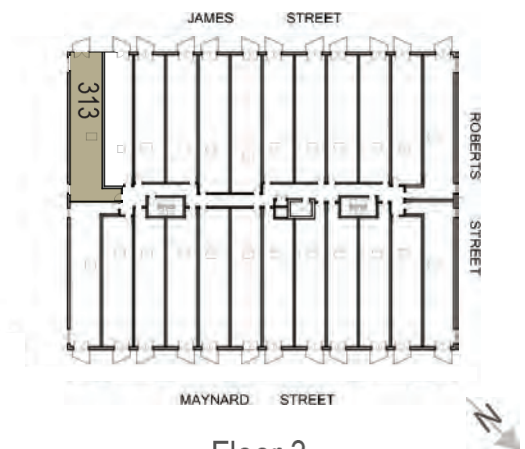

## Features of this suite

1,240 sq ft

5 Additional windows

Harbour/citadel hill/oval/inland views

Morning/afternoon/setting sun

32 sq ft balcony

Condo fee \$300.75

Skylight

Remote-controlled blinds

Underground, heated parking

Finish package:   Silver Beech (grey) with white countertops

Floor 3