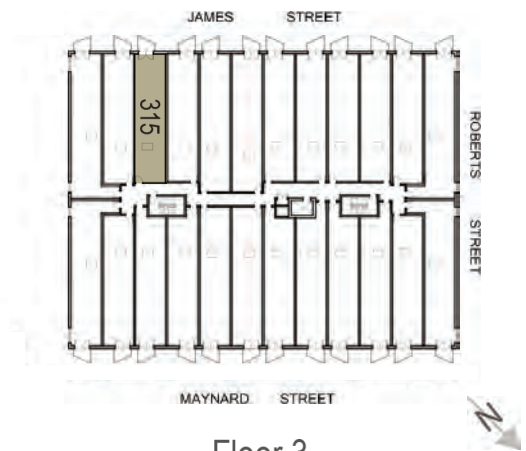

## Features of this suite

953 sq ft

Inland views

Afternoon/setting sun

Condo fee \$236.61

32 sq ft balcony

Skylight

Remote-controlled blinds

Underground, heated parking

Finish package:   Walnut with haze grey countertops

Floor 3