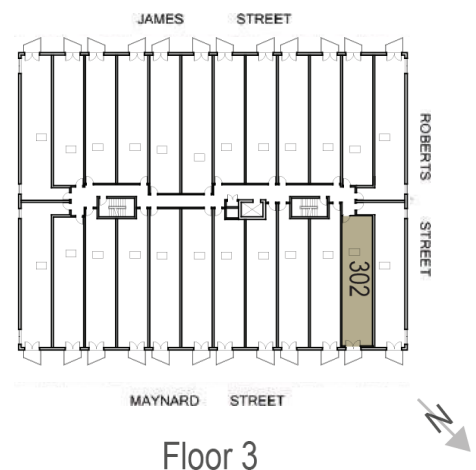

Suite 302

$414,900

Features of this suite

965 sq ft

Bridge/harbour views

Morning sun

32 sq ft balcony

Condo fee $239.54

Skylight

Remote-controlled blinds

Underground, heated parking

Finish package: Silver Beech (grey) with white countertops