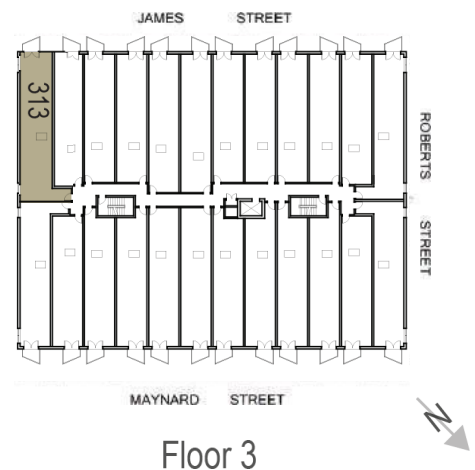

Features of this suite

1,240 sq ft

5 Additional windows

Harbour/citadel hill/oval/inland views

Morning/afternoon/setting sun

32 sq ft balcony

Condo fee $300.75

Skylight

Remote-controlled blinds

Underground, heated parking

Finish package: Silver Beech (grey) with white countertops