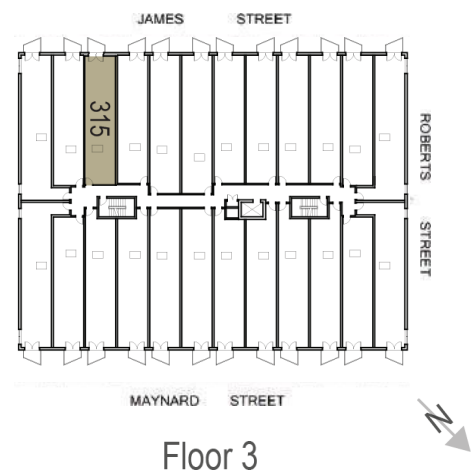

Features of this suite

953 sq ft

Inland views

Afternoon/setting sun

Condo fee $236.61

32 sq ft balcony

Skylight

Remote-controlled blinds

Underground, heated parking

Finish package: Walnut with haze grey countertops